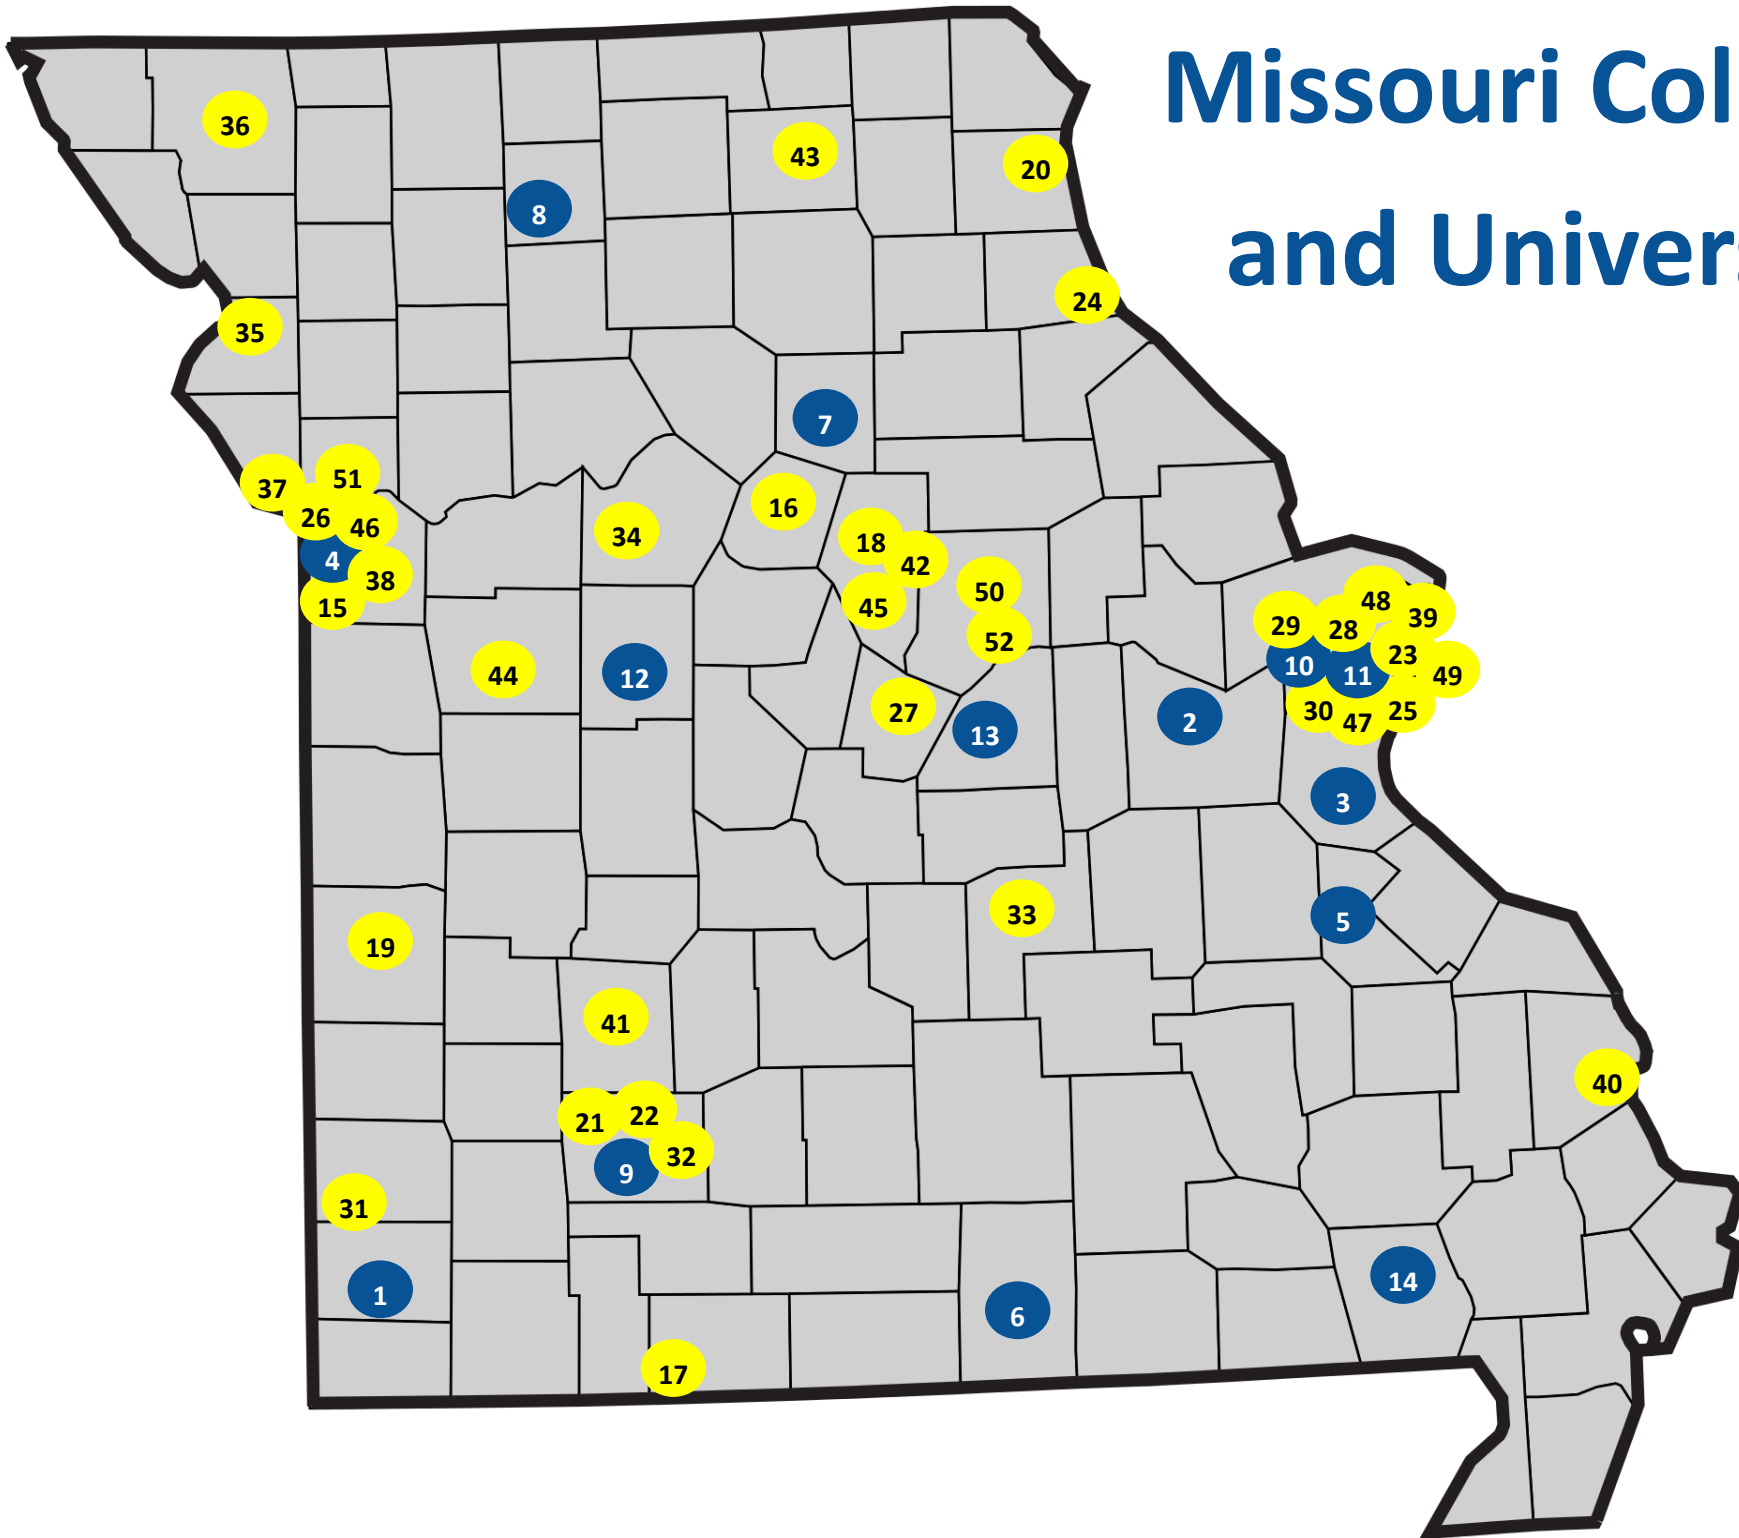

Missouri Colleges and Universities

Two-Year Institutions	
1	Crowder College
2	East Central College
3	Jefferson College
4	Metropolitan Community College (Kansas City area—Five locations)
5	Mineral Area College
6	Missouri State University—West Plains
7	Moberly Area Community College
8	North Central Missouri College
9	Ozarks Technical Community College
10	St. Charles Community College
11	St. Louis Community College (St. Louis area—four locations)
12	State Fair Community College
13	State Technical College of Missouri
14	Three Rivers Community College

Four-Year Institutions			
15	Avila University	34	Missouri Valley College
16	Central Methodist University	35	Missouri Western State University
17	College of the Ozarks	36	Northwest Missouri State University
18	Columbia College	37	Park University
19	Cotter College	38	Rockhurst University
20	Culver-Stockton College	39	Saint Louis University
21	Drury University	40	Southeast Missouri State University
22	Evangel University	41	Southwest Baptist University
23	Fontbonne University	42	Stephens College
24	Hannibal-LaGrange College	43	Truman State University
25	Harris-Stowe State University	44	University of Central Missouri
26	Kansas City Art Institute	45	University of Missouri—Columbia
27	Lincoln University	46	University of Missouri—Kansas City
28	Lindenwood University	47	University of Missouri—St. Louis
29	Maryville University	48	Washington University in St. Louis
30	Missouri Baptist University	49	Webster University
31	Missouri Southern State University	50	Westminster College
32	Missouri State University	51	William Jewell College
33	Missouri University of Science and Technology	52	William Woods University